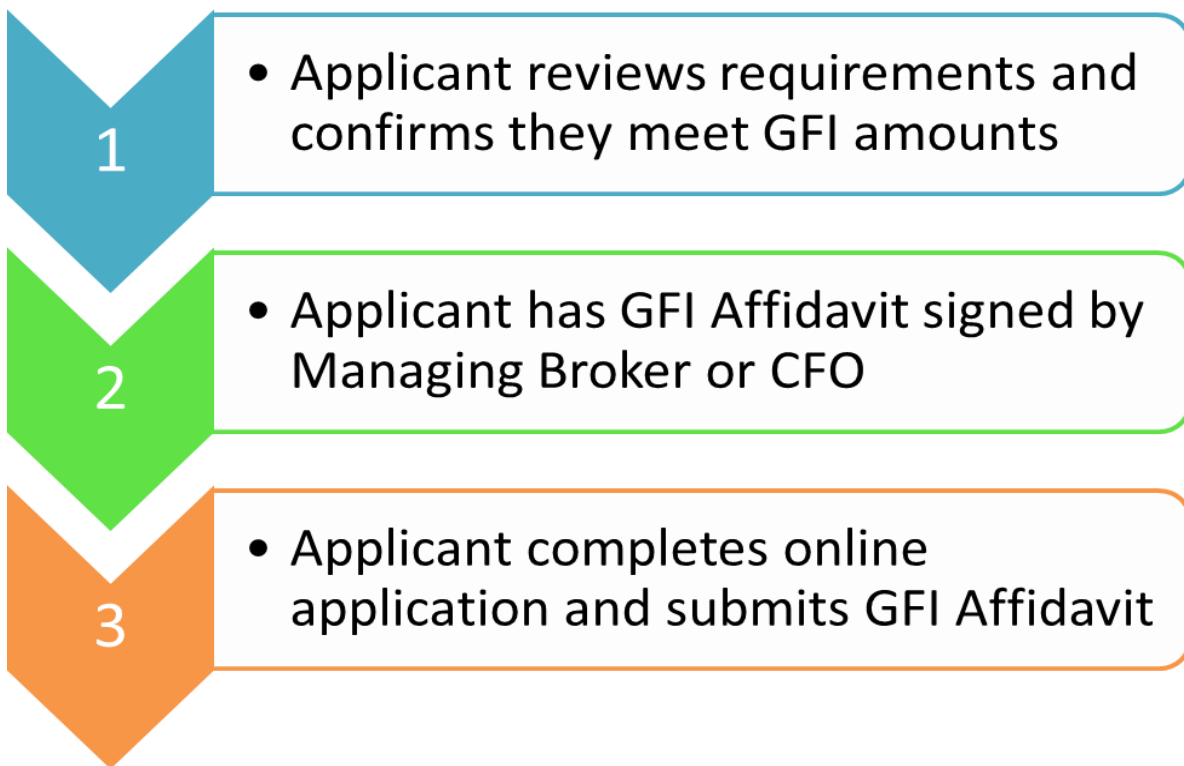

11. Recruitment & Admissions Process

Recruitment Process

Admissions Process

10

- Chapter Admissions Chair has 30 days to conduct the interview and verify GFI

11

- Application is voted on by COPs at the end of the month for final approval