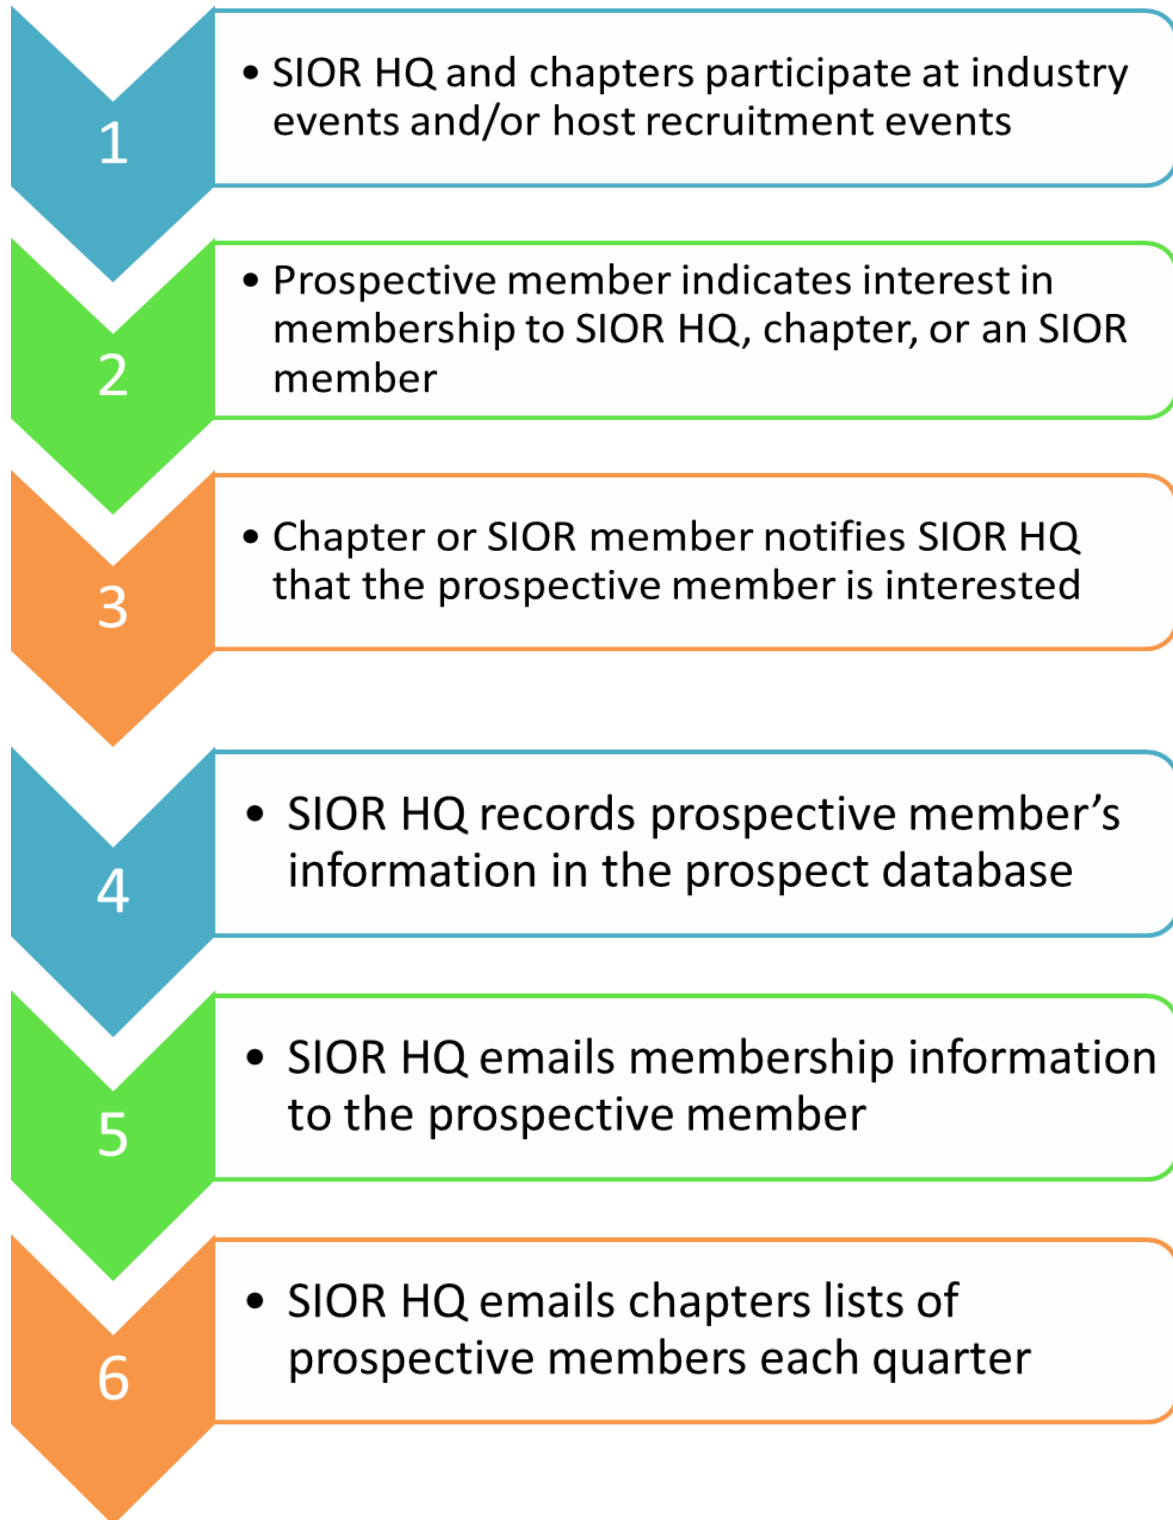

11. Recruitment & Admissions Process

Recruitment Process

Admissions Process

10

- Chapter Admissions Chair has 30 days to conduct the interview and verify GFI

11

- Application is voted on by COPs at the end of the month for final approval

12

- SIOR HQ and chapter welcomes new member