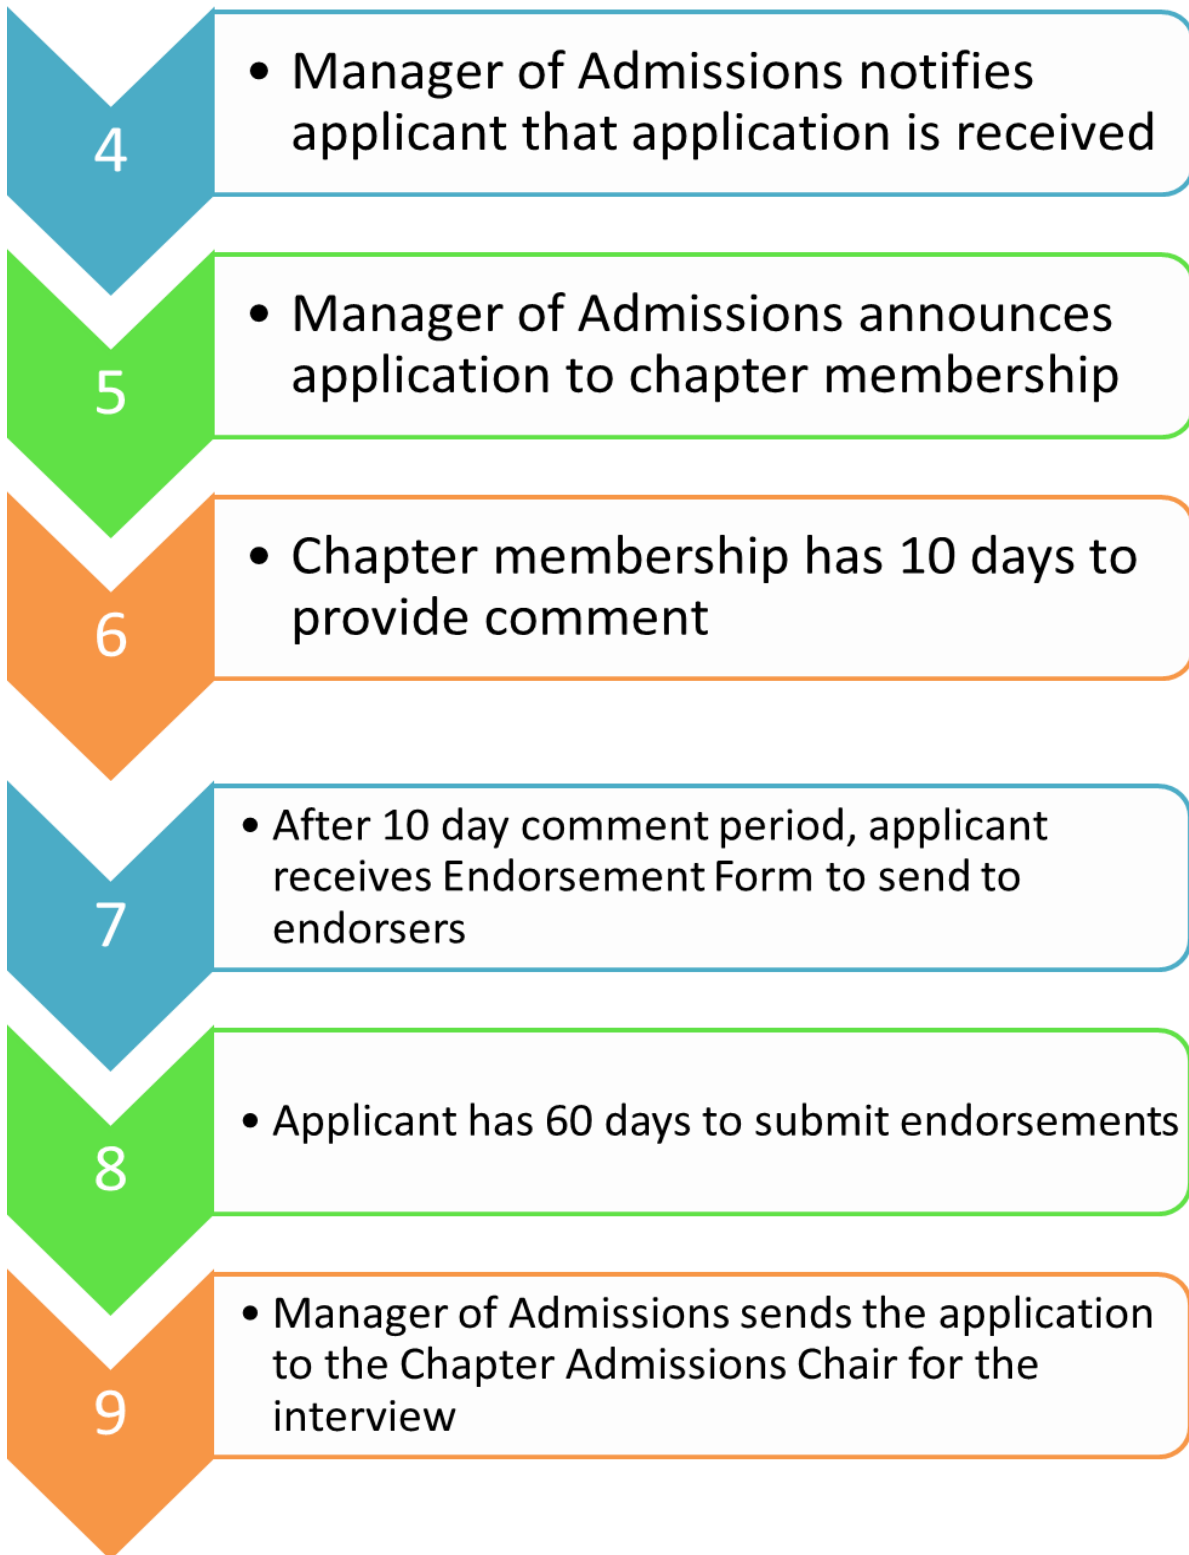

11. Recruitment & Admissions Process

Recruitment Process

Admissions Process

10

- Chapter Admissions Chair has 30 days to conduct the interview and verify GFI

11

- Application is voted on by COPs at the end of the month for final approval

12

- SIOR HQ and chapter welcomes new member